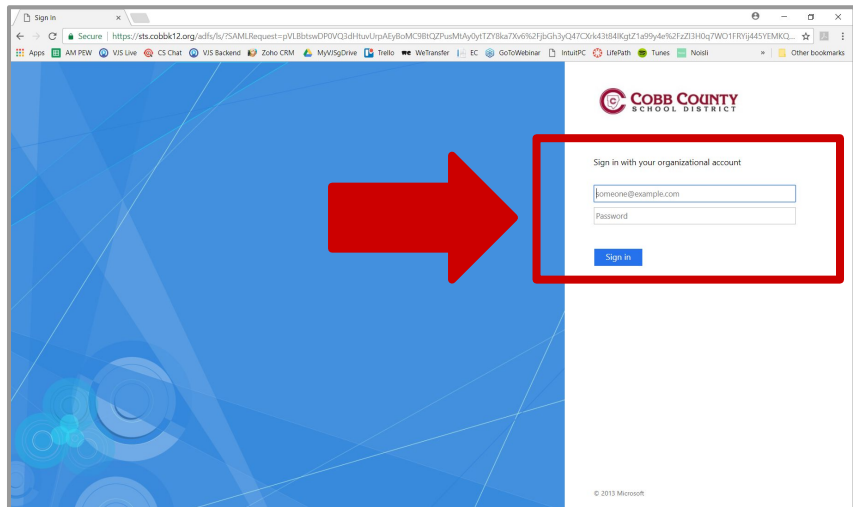

Let us know if you would like assistance:
Call 888-908-4924 ext 1 or Email customerservice@virtualjobshadow.com

VIRTUALJOBSHADOW.COM IS A PRODUCT OF STRIVEN MEDIA, LLC