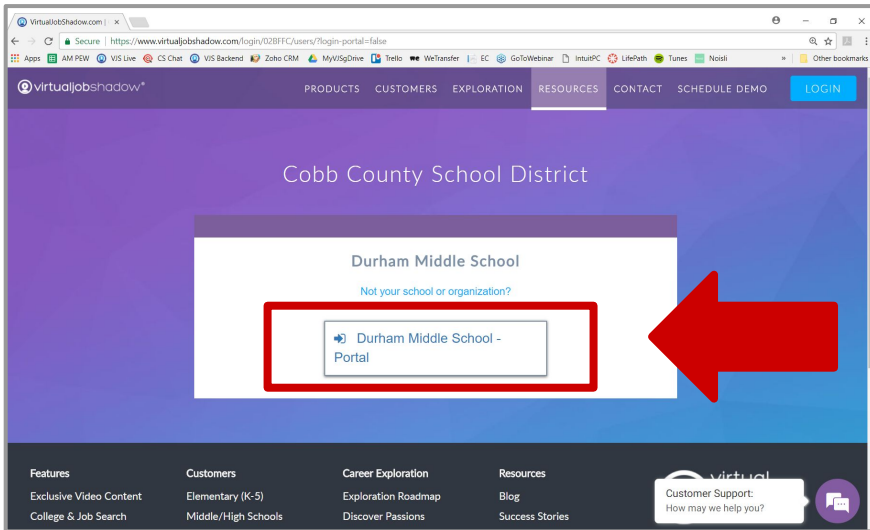

3. Click Into Your School's Portal

Click on the link to your school's portal.

4. Login to VirtualJobShadow Using Your School Portal

Enter the username and password you use to login to your school's portal.

Click "Sign in" to login to VirtualJobShadow