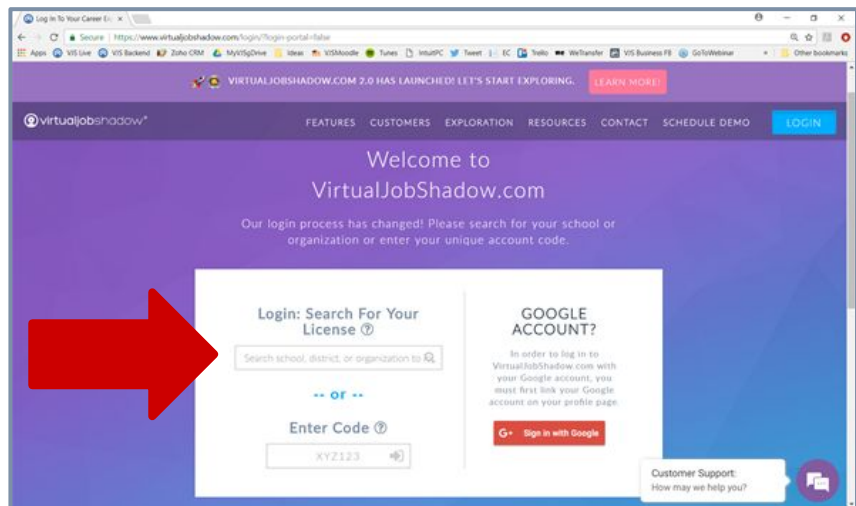

virtualjobshadow®
interactive career exploration

Cobb County Students & Staff: How to Login to VirtualJobShadow.com

Follow these easy steps to login!

You may also locate VirtualJobShadow.com within your school district portal.

1. Visit <http://www.virtualjobshadow.com> & Click “Login”

Click the
blue “Login”
button to
begin.

2. In the Top Box, Type in Your School to Search

Search for your school in this box. Choose the correct school from the drop-down menu and click your enter button to proceed.