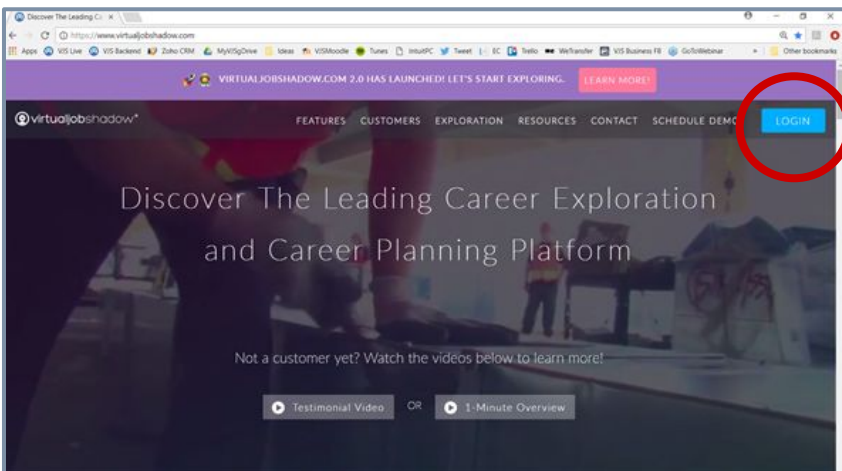

virtualjobshadow®
interactive career exploration

Cobb County Students & Staff: How to Login to VirtualJobShadow.com

Follow these easy steps to login!

You may also locate VirtualJobShadow.com within your school district portal.

1. Visit <http://www.virtualjobshadow.com> & Click “Login”

Click the
blue “Login”
button to
begin.

2. In the Top Box, Type in Your School to Search

Search for your school in this box. Choose the correct school from the drop-down menu and click your enter button to proceed.